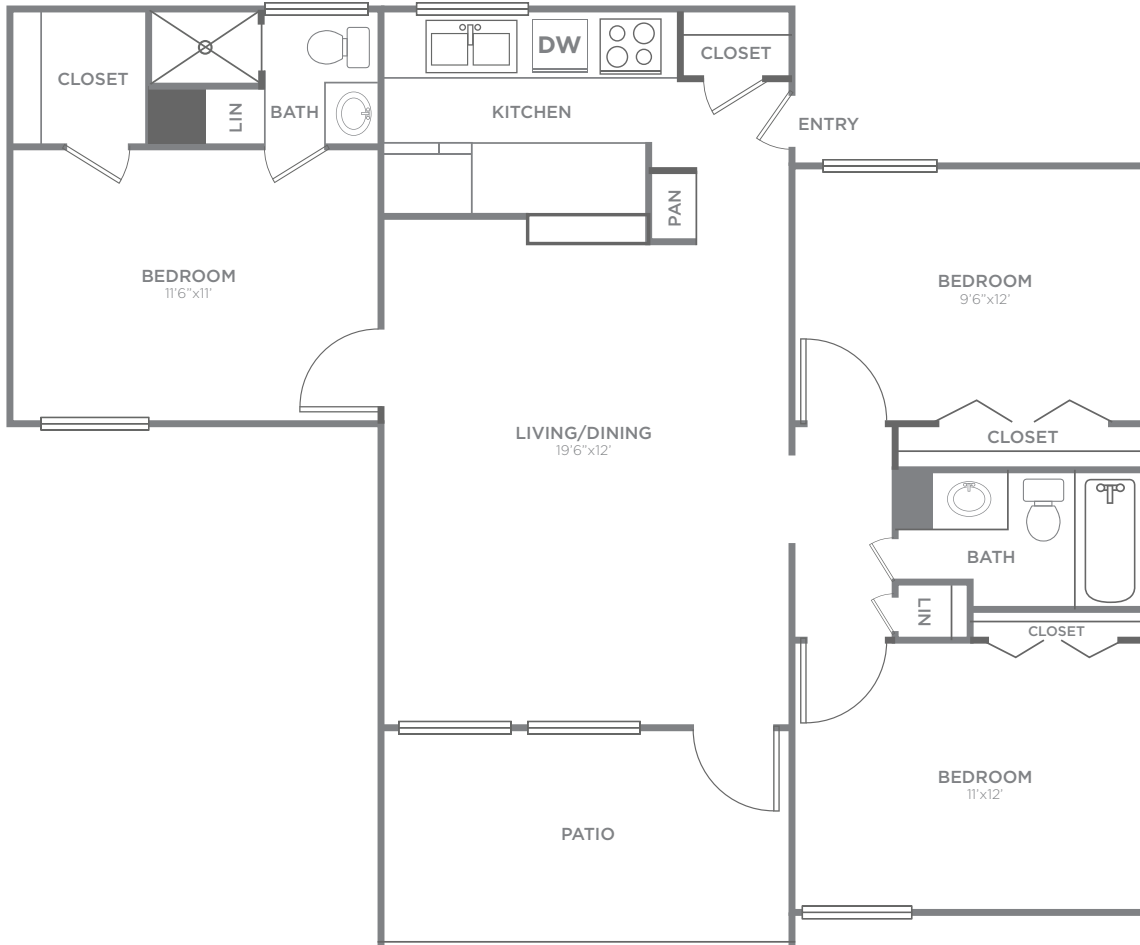

D2

3 BED / 2 BATH

1050

SQ. FT.

	1700 E. Northgate Dr. Irving, Texas 75062
	972-438-2515 www.lifeattowervillage.com

All dimensions and square footages are approximate