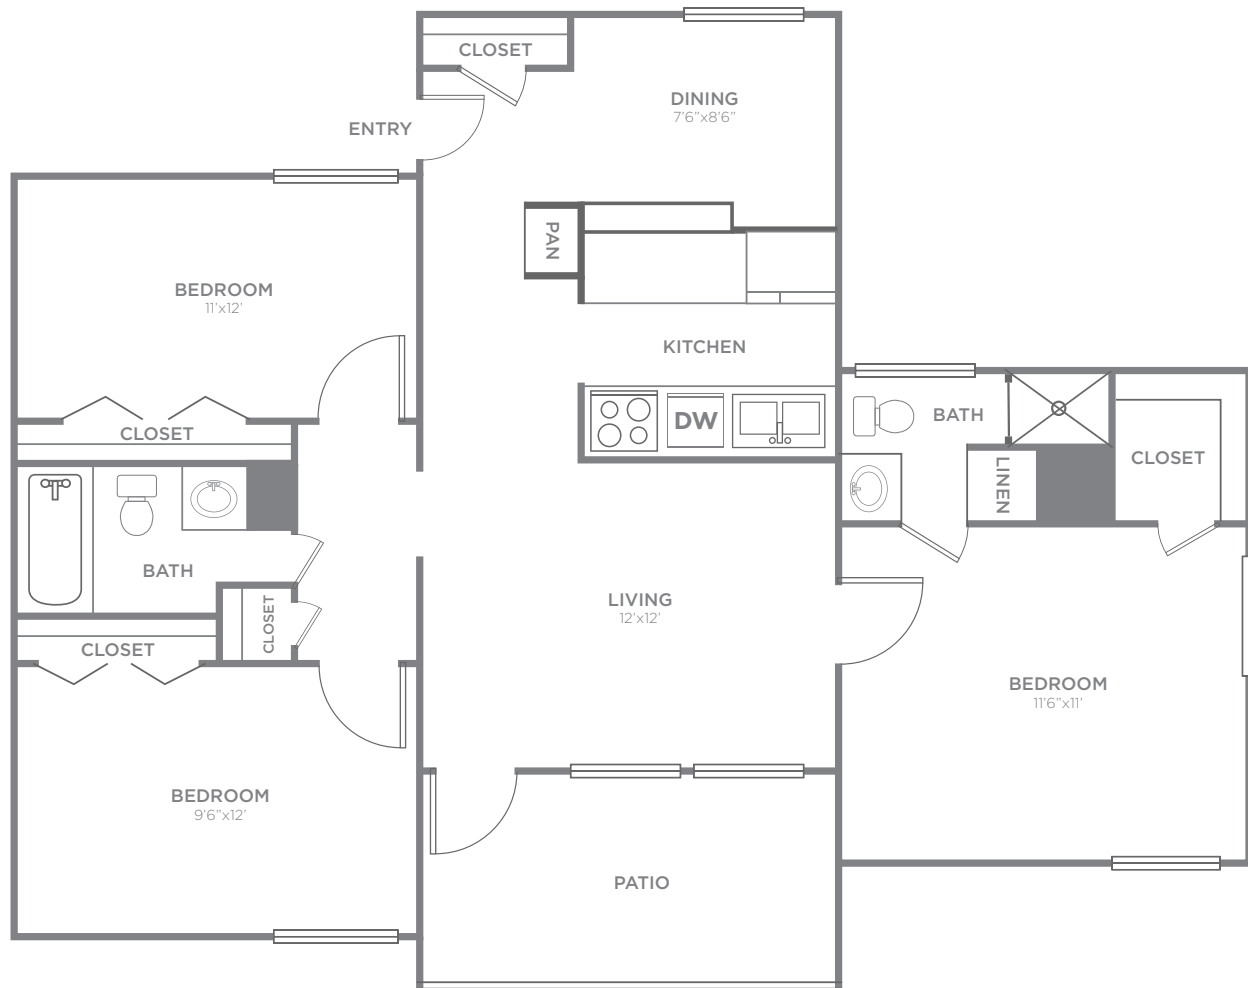

D1

3 BED / 2 BATH

1050

SQ. FT.

	1700 E. Northgate Dr. Irving, Texas 75062
	972-438-2515 www.lifeattowervillage.com

All dimensions and square footages are approximate