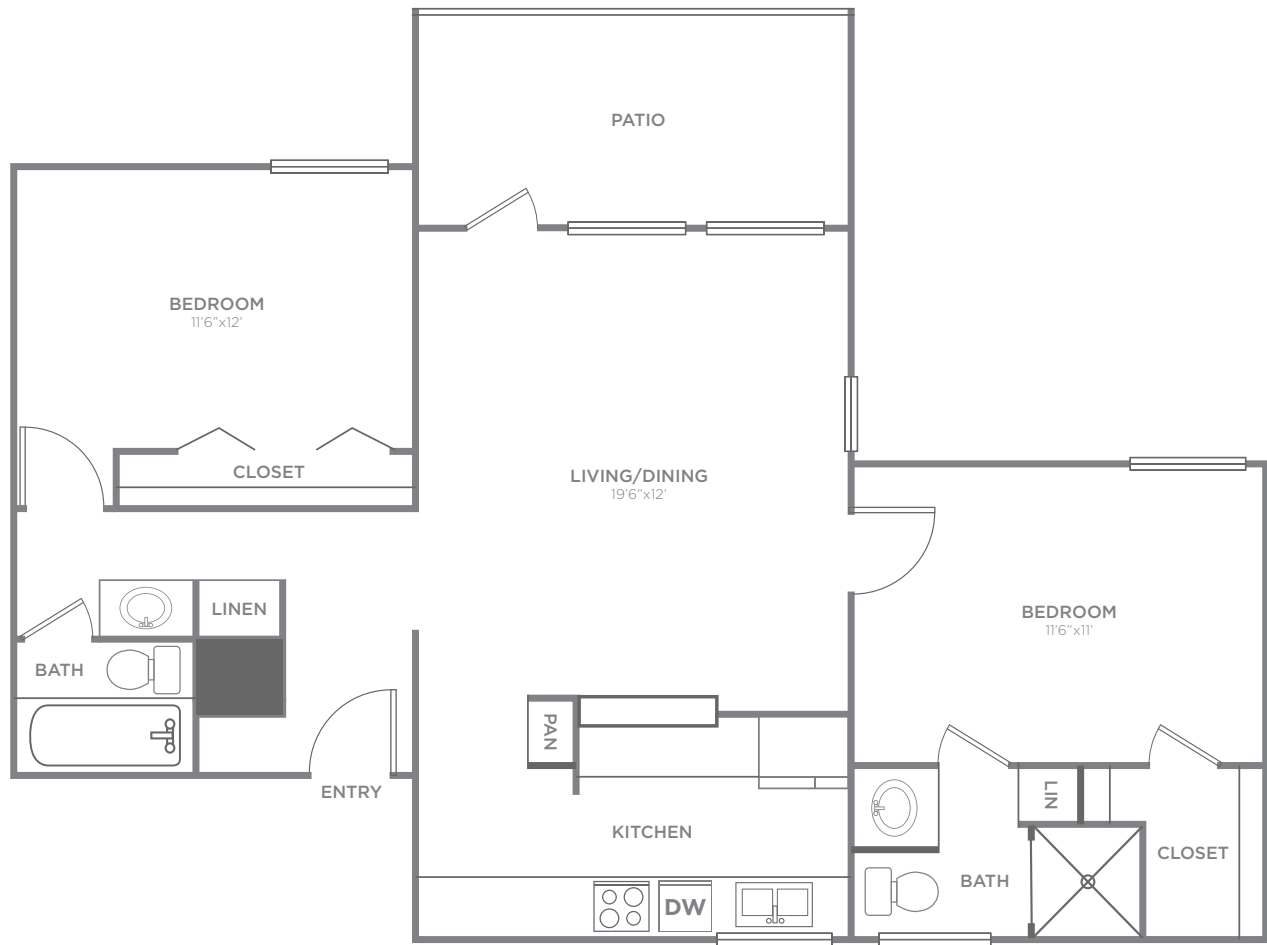

C2

2 BED / 2 BATH

950 SQ. FT.

TOWERvillage
APARTMENTS

1700 E. Northgate Dr. | Irving, Texas 75062

972-438-2515 | www.lifeattowervillage.com

All dimensions and square footages are approximate