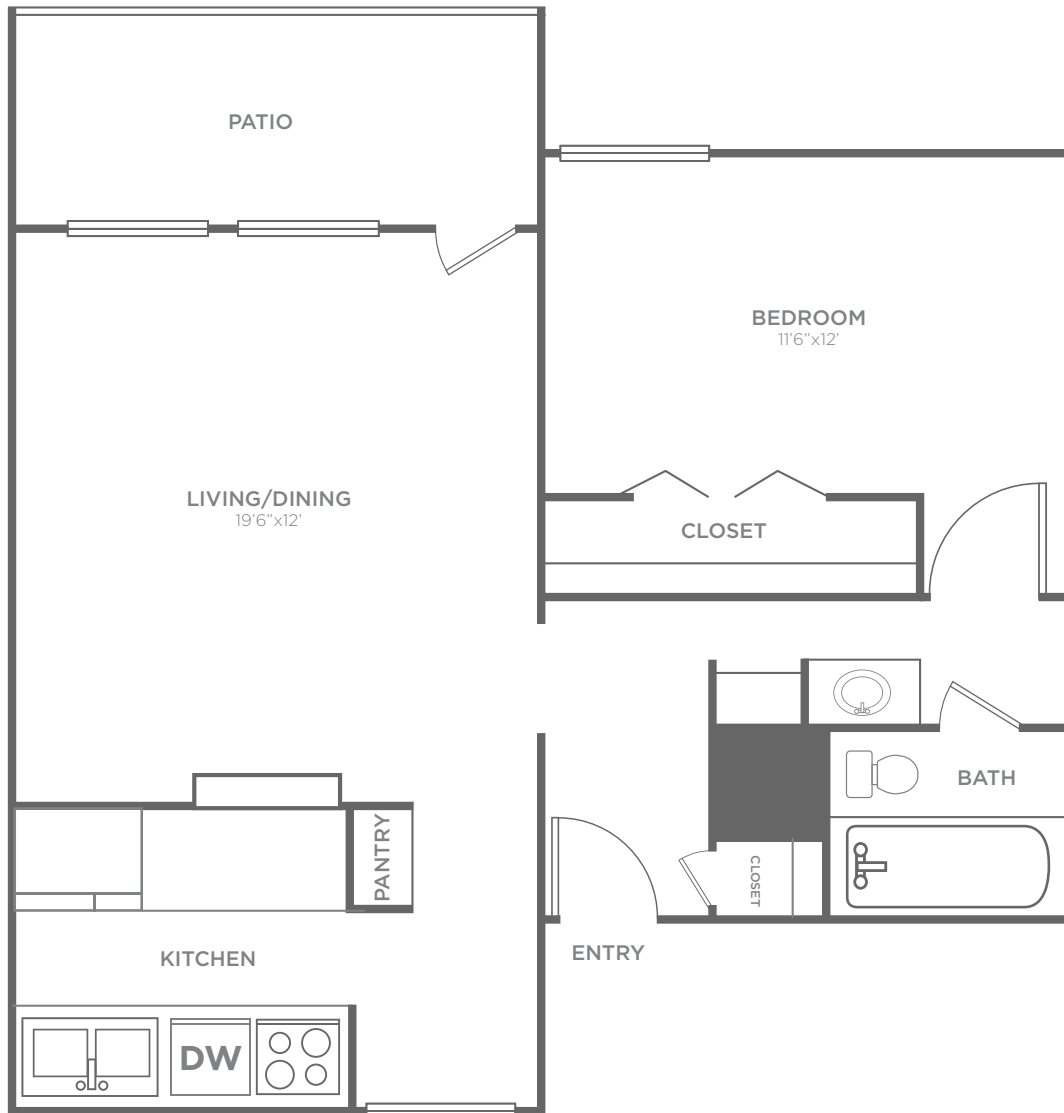

A2

1 BED / 1 BATH

686

SQ. FT.

TOWERvillage
APARTMENTS

1700 E. Northgate Dr. | Irving, Texas 75062

972-438-2515 | www.lifeattowervillage.com

All dimensions and square footages are approximate