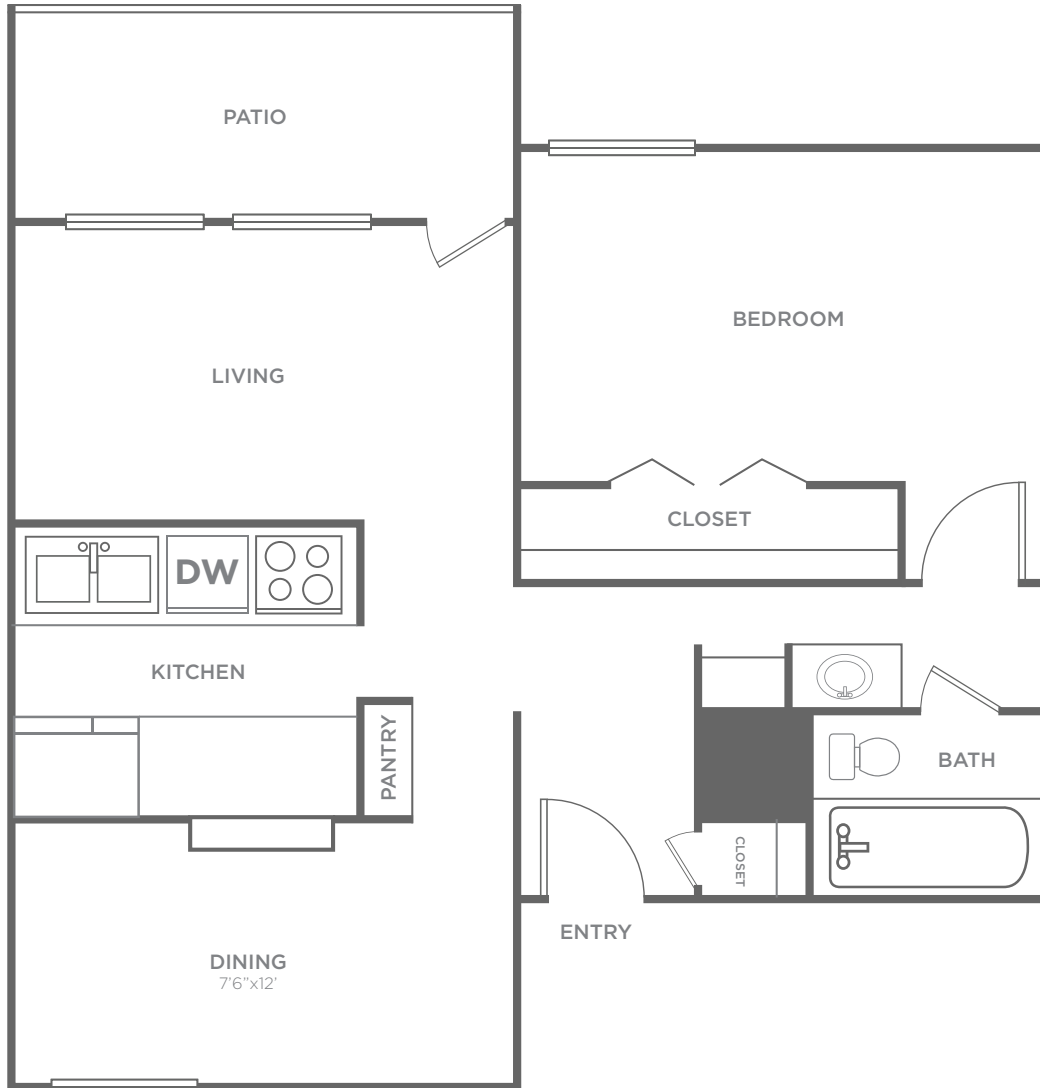

A1

1 BED / 1 BATH

686
SQ. FT.

TOWERvillage
APARTMENTS

1700 E. Northgate Dr. | Irving, Texas 75062

972-438-2515 | www.lifeattowervillage.com

All dimensions and square footages are approximate